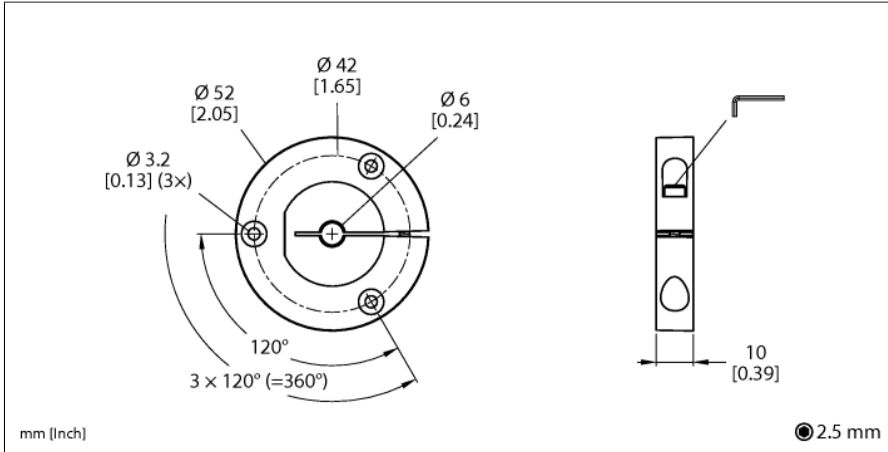

## Positioning Element For Encoders RI-QR24 P5-RI-QR24

- Positioning element, for  $\varnothing 6$  mm shafts

Type	P5-RI-QR24
ID	1590925
Housing material	Metal/plastic